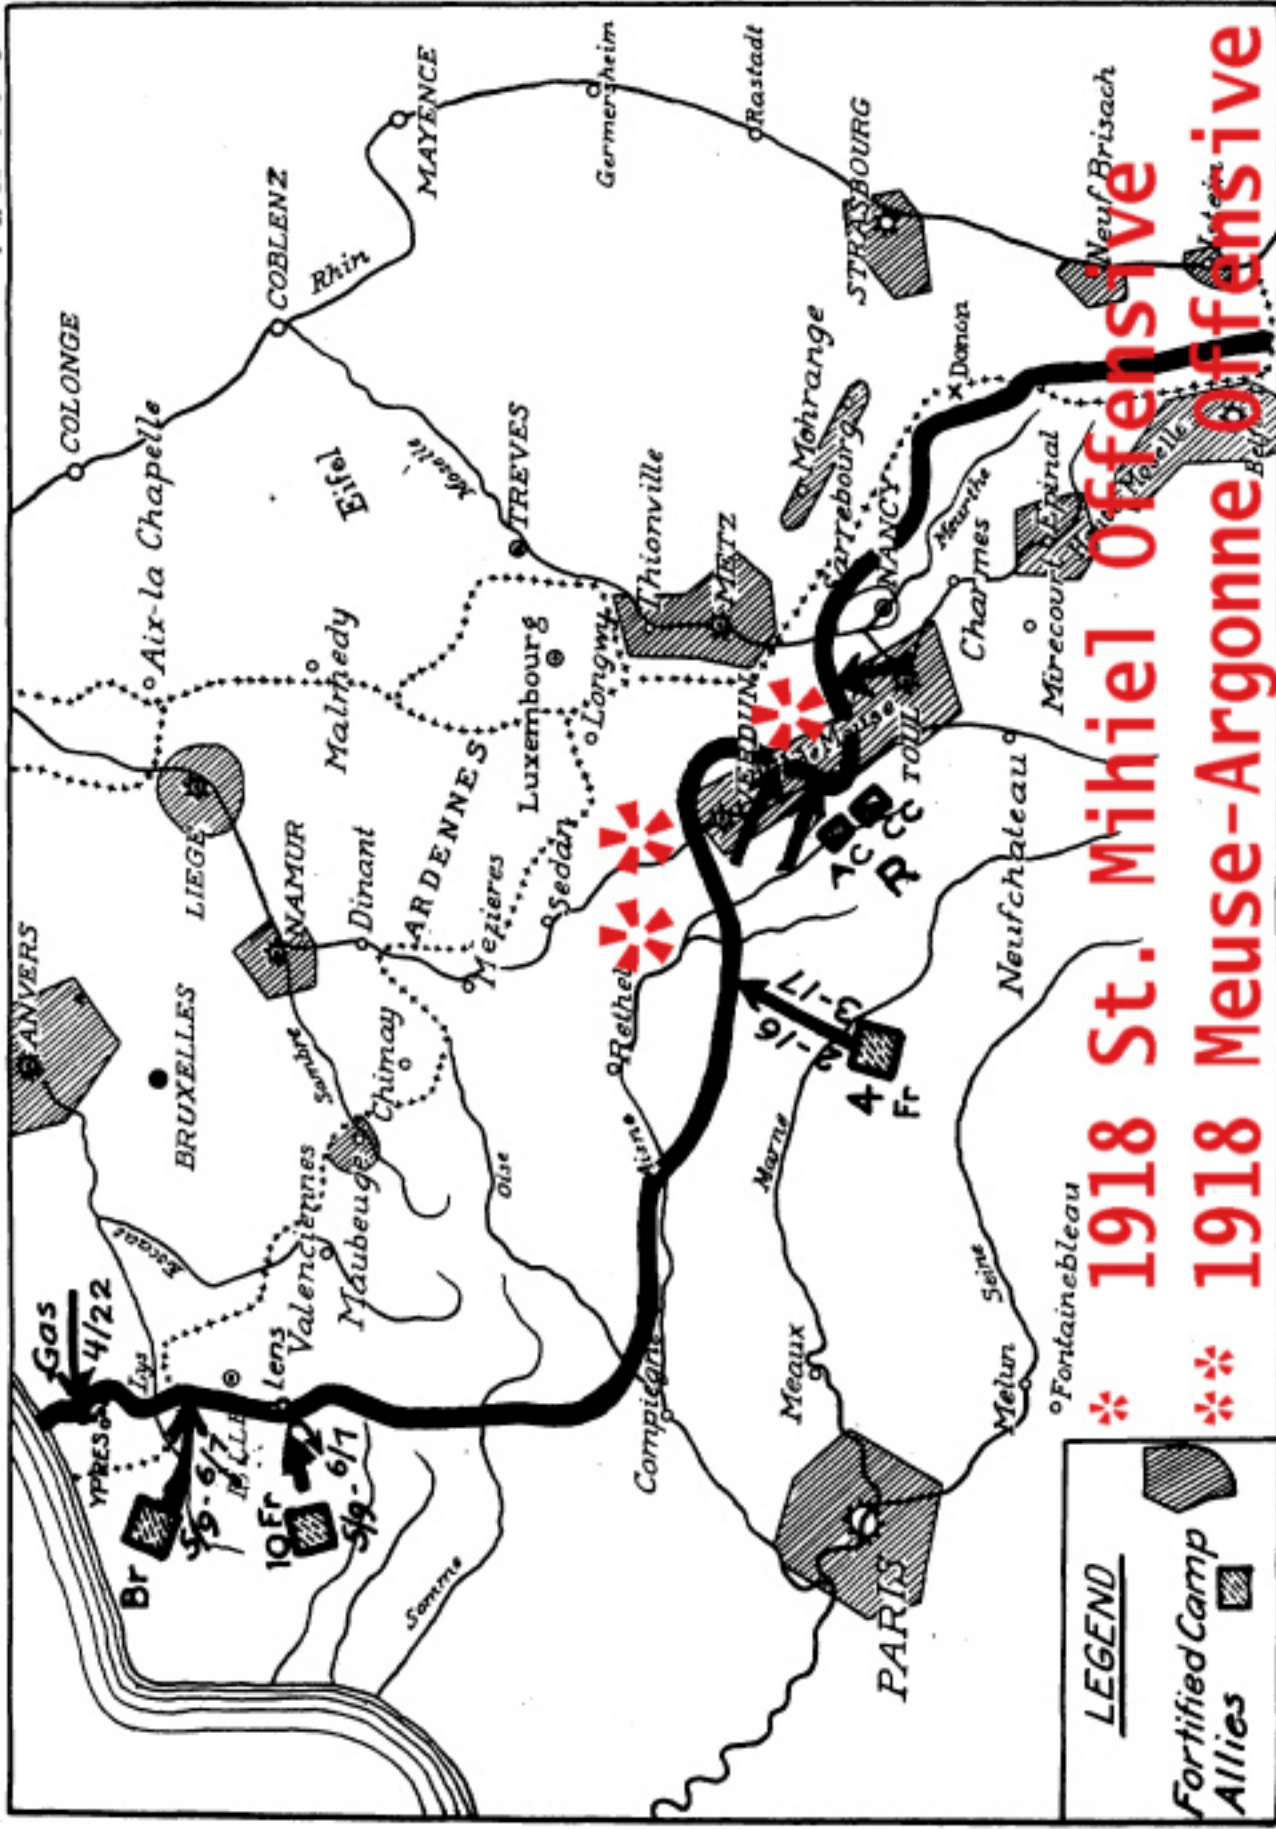

1915 Western Front

MAP No 35

Approved at the General Service Schools, Fort Leavenworth, Kas., 1923

Military History of the World War - C.R. Howland

SWITZERLAND